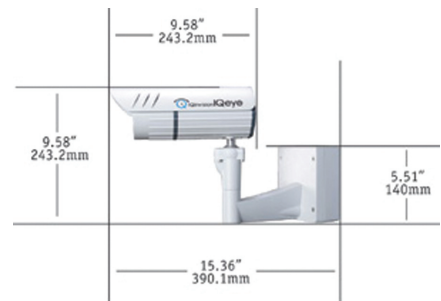

Camera weight (without lens): 96oz (2839g)

IQinVision
www.iqeye.com